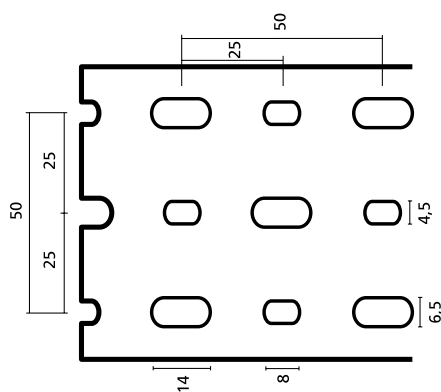

Canaletas Heladuct HF

Cada vez mais comprometida com a segurança do mercado, a HellermannTyton vem buscando soluções para minimizar os riscos, tanto na saúde humana, como nas instalações elétricas, e, seguindo essa premissa, lança no Brasil mais um produto com essa proposta.

As canaletas Heladuct HF são fabricadas a partir de um composto que, em caso de incêndio, não libera gases halogenados, que causam intoxicação ou danos à saúde.

Características do Material

O composto Policarbonato junto com o Acrilonitrilo Butadieno Estireno (PC+ABS) formam um polímero antichama que, em caso de queima, possui baixa emissão de fumaça, além de não liberar gases tóxicos.

Aplicações

São ideais para condução, proteção e direcionamento de fios e cabos em instalações elétricas e quadros de comando em áreas com afluência de pessoas, tais como, transportes públicos (trens e metrô), shoppings, hospitais, entre outros. São indicadas também para aplicações em túneis, elevadores, data centers e instalações petroquímicas e militares.

MATERIAL	Policarbonato + Acrilonitrila Butadieno - Estireno (PC+ABS)
Cor	Cinza Claro (Ral 7035)
Temperatura de Trabalho	-25°C a +90°C
Flamabilidade	UL94V0 (antichama)
Norma	CEN/TS 45545-2

HF ✓ **RoHS** ✓

Modelo de furação para larguras de 75mm ou superior